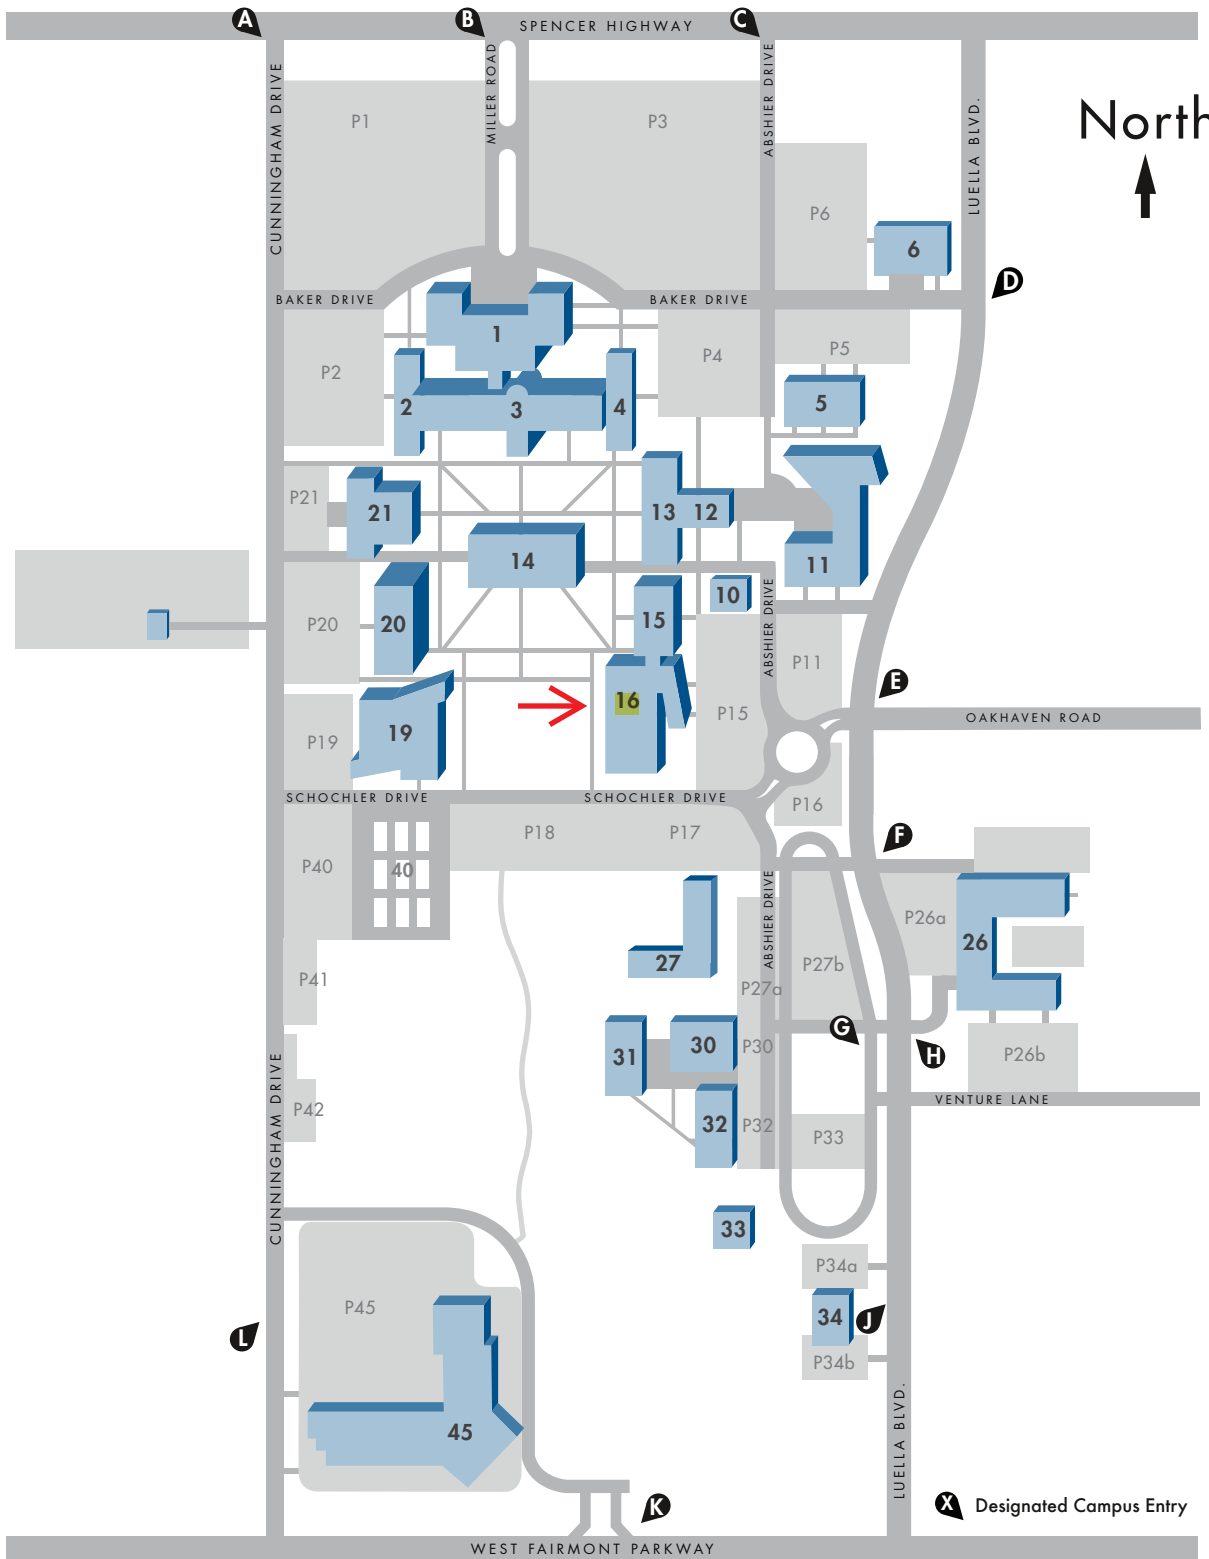

## CENTRAL CAMPUS

- C1 Interactive Learning Center
- C2 West Classroom Building
- C3 Administration Building
- C4 East Classroom Building
- C5 Music Building
- C6 Education Center-Lab School
- C10 Central Plant
- C11 Health Science Building
- C12 Slocomb Auditorium
- C13 Fine Arts Center
- C14 Student Center/Bookstore
- C15 Davison Building
- C16 Anderson-Ball Classroom Building**
- C19 Science Building
- C20 Frels Building
- C21 Library
- C26 Automotive and Career Center
- C27 Welcome Center
- C30 Facilities Services/Storage
- C31 Technical Education Building
- C32 Welding Building
- C33 Facilities Services/Grounds
- C34 General Service Building/Deliveries/Police
- C40 Tennis Courts
- C45 LyondellBasell Center for Petrochemical, Energy, & Technology

8060 Spencer Hwy. | Pasadena, Texas 77505

281-998-6150

An Equal Opportunity Institution

Updated 10/20/2022